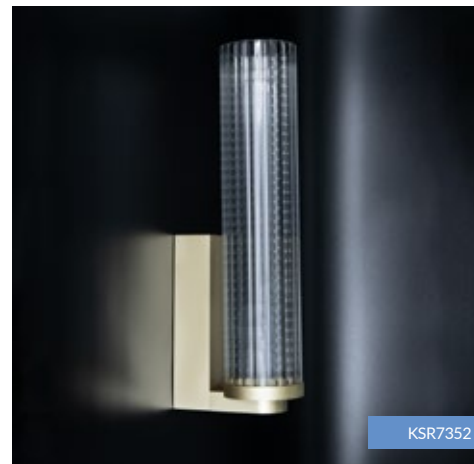

## COLOUR OPTIONS

Black, Brushed Brass, Bronze

## CONSTRUCTION

Body - Cast Aluminium  
Diffuser - Glass

## DIMENSIONS

KSR7350-2  
Width: 85mm  
Height: 370mm  
Depth: 135mm

SCAN QR CODE  
FOR DATA SHEETS

CODE	DESCRIPTION
------	-------------

KSR7350	Verbiert 5W Dual CCT LED Dimmable Wall Light - Black
KSR7351	Verbiert 5W Dual CCT LED Dimmable Wall Light - Bronze
KSR7352	Verbiert 5W Dual CCT LED Dimmable Wall Light - Brushed Brass