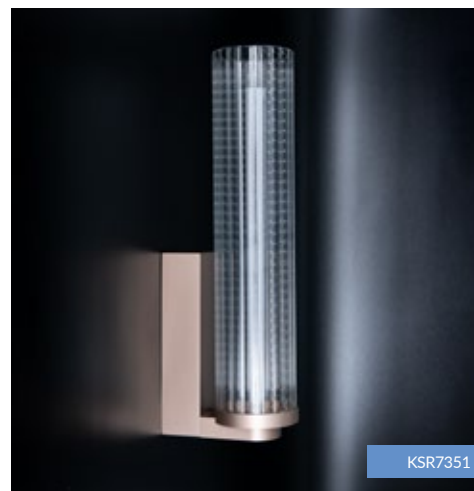

## COLOUR OPTIONS

Black, Brushed Brass, Bronze

## CONSTRUCTION

Body - Cast Aluminium  
Diffuser - Glass

## DIMENSIONS

KSR7350-2  
Width: 85mm  
Height: 370mm  
Depth: 135mm

SCAN QR CODE  
FOR DATA SHEETS

CODE	DESCRIPTION
------	-------------

KSR7350	Verbiert 5W Dual CCT LED Dimmable Wall Light - Black
KSR7351	Verbiert 5W Dual CCT LED Dimmable Wall Light - Bronze
KSR7352	Verbiert 5W Dual CCT LED Dimmable Wall Light - Brushed Brass